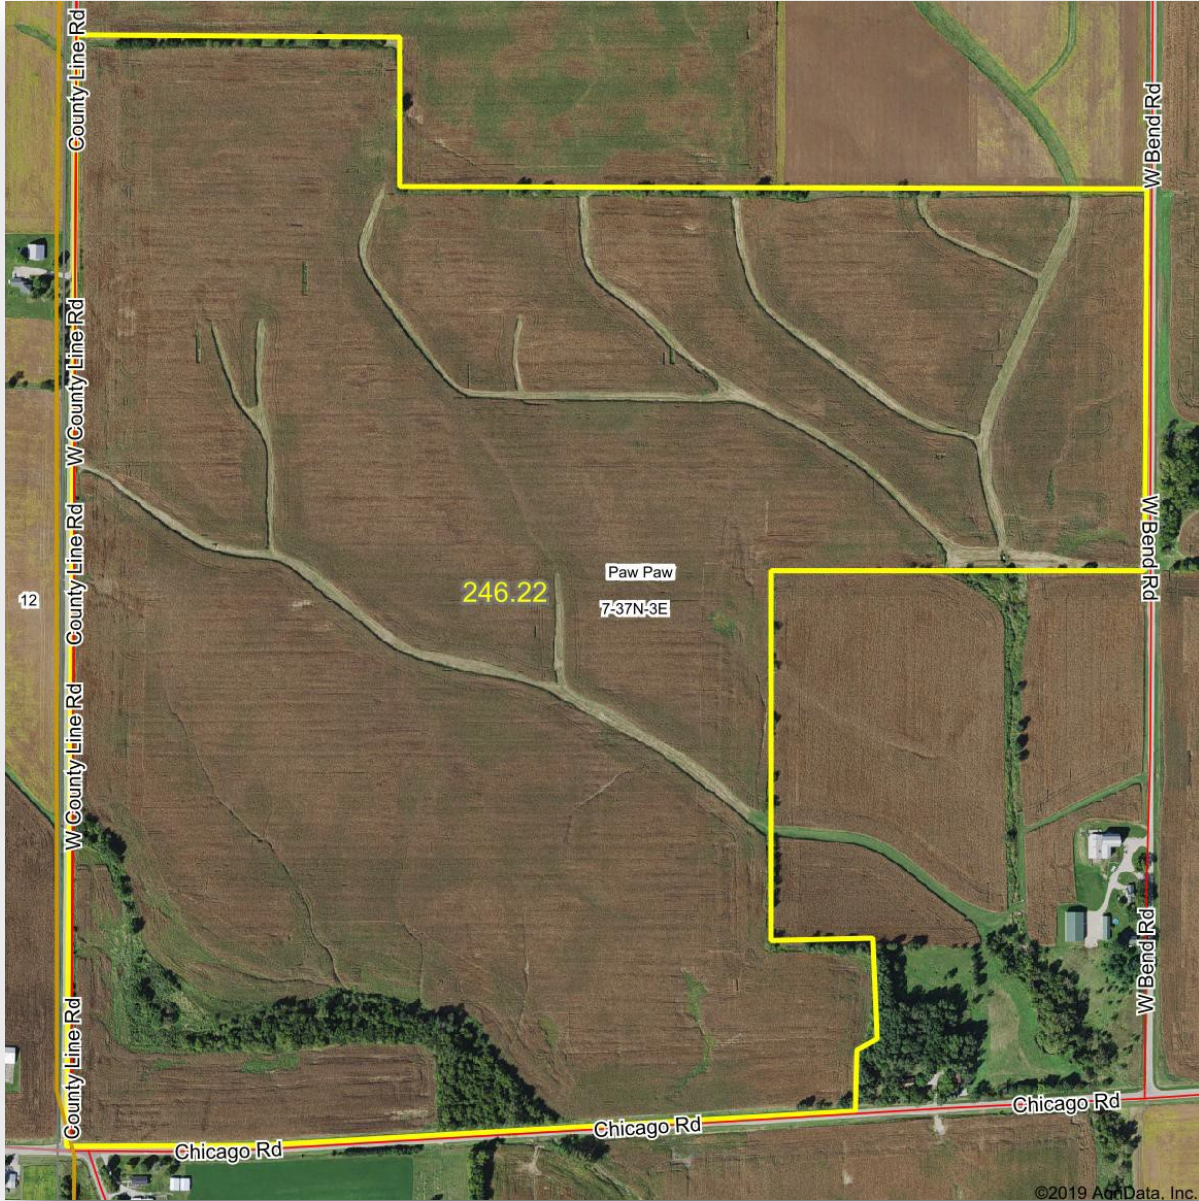

Rooster Ag'

R E A L T Y

©2019 AgData, Inc.

ROOSTER AG' REALTY

1100 S. County Line Rd
PO Box 297
Maple Park, IL 60151

JOE LUDWIG

Broker/Owner
Email: rooster@mc.net
Phone: 630.774.5887

Real Estate