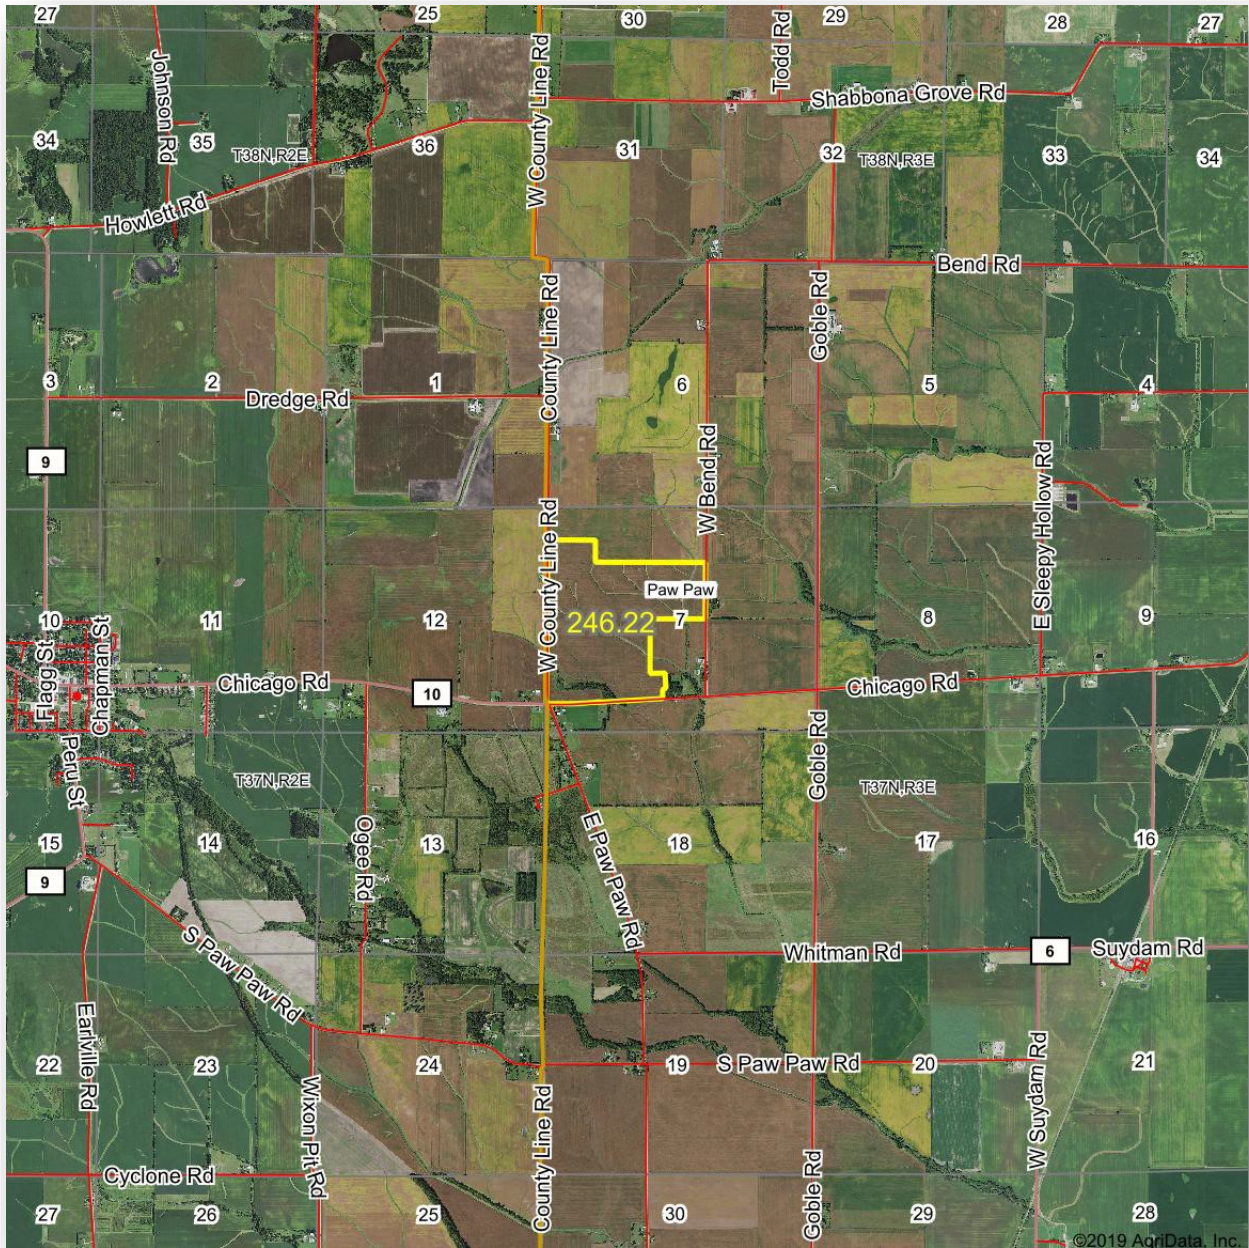

Rooster Ag'

R E A L T Y

©2019 AqriData, Inc.

ROOSTER AG' REALTY

1100 S. County Line Rd
PO Box 297
Maple Park, IL 60151

JOE LUDWIG

Broker/Owner
Email: rooster@mc.net
Phone: 630.774.5887

Real Estate